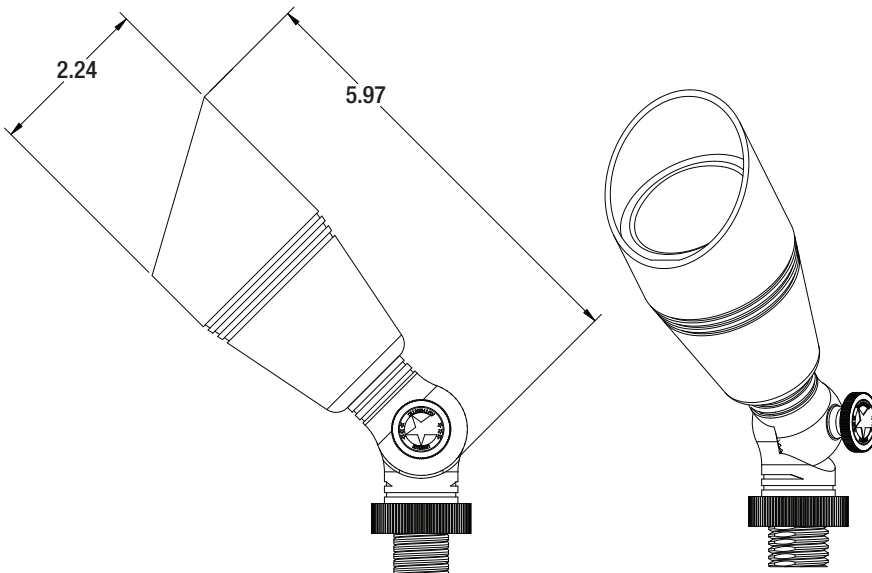

PRODUCT SPECIFICATIONS

| | |
|----------|--|
| PROJECT: | |
| MODEL #: | |
| LAMP(S): | |
| NOTES: | |

Specifications:

- CNC brass construction
- Machined brass thumb screw
- Specification grade, beryllium copper socket
- Premium grade direct burial cable
- AMC - Anti-Moisture Connections
- 8W max. LED lamp / 35W max. halogen
- Large Gravity mounting stake included
- Weathered brass finish standard
- Limited 15 year warranty

Light Distribution Cones:

LED-8W-CM6FL27K

| | Illuminance at a Distance | | |
|-------|---------------------------|------------|---------|
| | Center Beam fc | Beam Width | |
| 4.3R | 81.8 fc | 3.0 ft | 3.1 ft |
| 8.7R | 20.0 fc | 6.2 ft | 6.2 ft |
| 13.0R | 8.95 fc | 9.2 ft | 9.2 ft |
| 17.3R | 5.06 fc | 12.3 ft | 12.3 ft |
| 21.7R | 3.21 fc | 15.4 ft | 15.4 ft |
| 26.0R | 2.24 fc | 18.4 ft | 18.4 ft |

■ Vert. Spread: 39.0°
■ Horiz. Spread: 39.1°

LED-8W-CM6FL30K

| | Illuminance at a Distance | | |
|--------|---------------------------|------------|---------|
| | Center Beam fc | Beam Width | |
| 4.3ft | 86.1 fc | 3.0 ft | 3.0 ft |
| 8.7ft | 21.0 fc | 6.1 ft | 6.0 ft |
| 13.0ft | 9.42 fc | 9.1 ft | 9.0 ft |
| 17.3ft | 5.32 fc | 12.1 ft | 12.0 ft |
| 21.7ft | 3.38 fc | 15.2 ft | 15.0 ft |
| 26.0ft | 2.35 fc | 18.2 ft | 18.0 ft |

■ Vert. Spread: 38.5°
■ Horiz. Spread: 38.2°

NOTE: Light cones are depicted without supplied lenses. Maximum wattage shown, for all other wattage options please refer to uniquelighting.com/beamspreads.